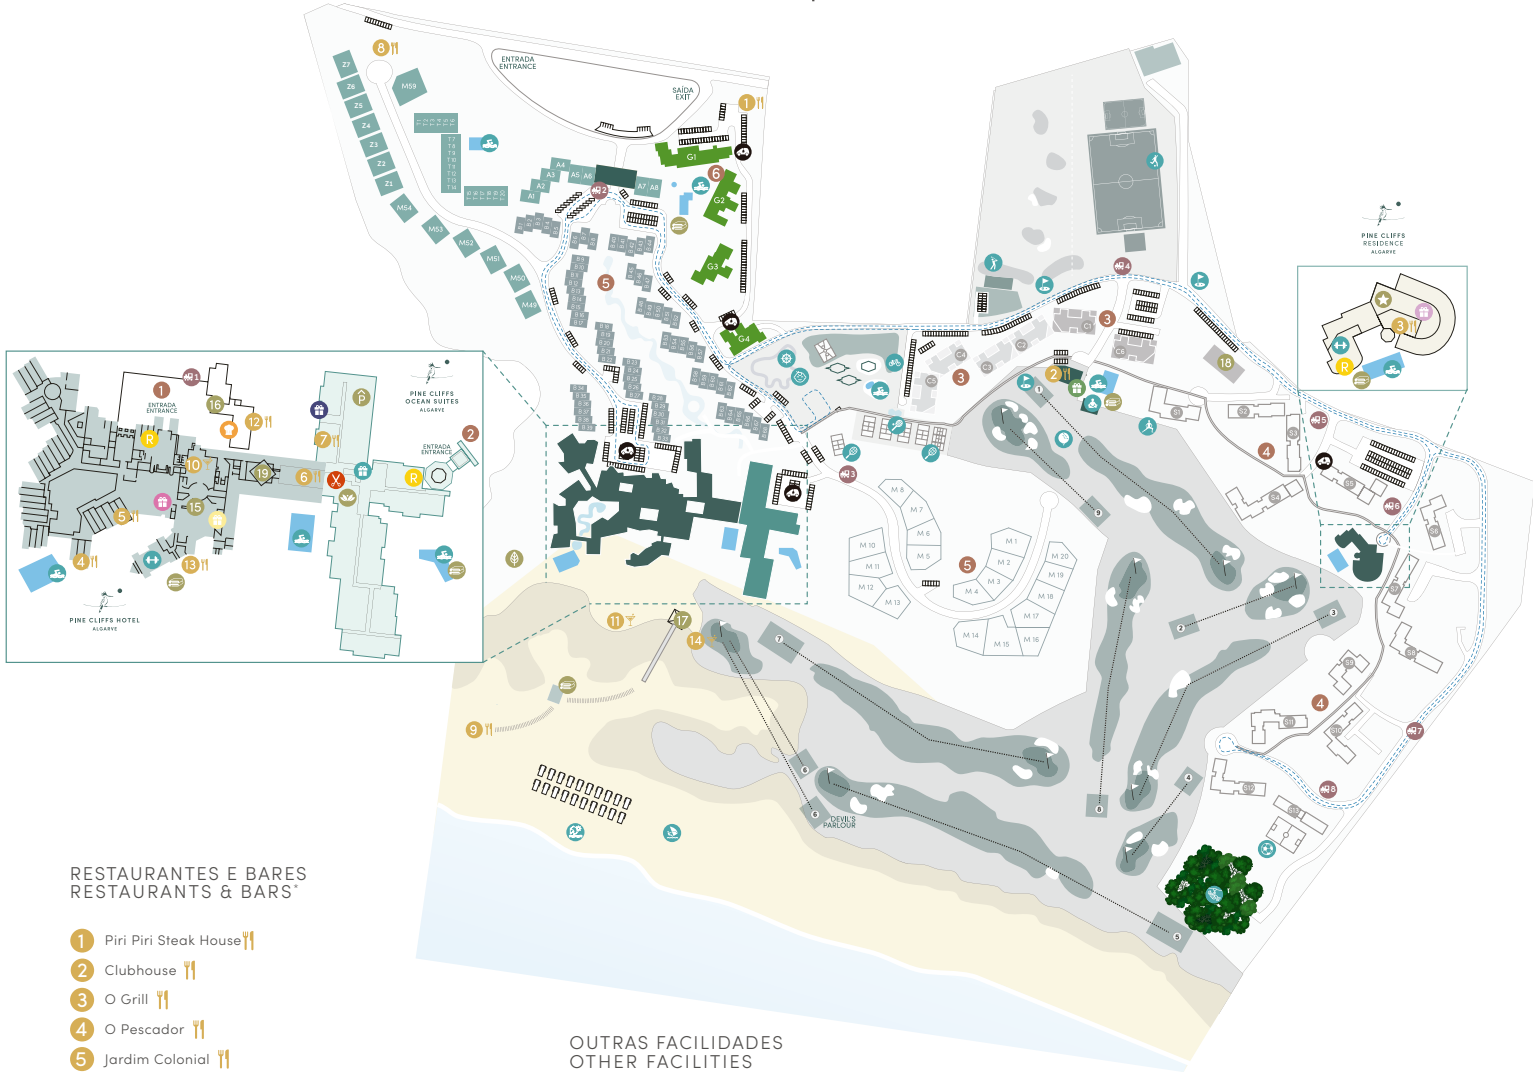

MAPA DO RESORT | RESORT MAP

RESTAURANTES E BARES RESTAURANTS & BARS*

- 1 Piri Piri Steak House 🍴
- 2 Clubhouse 🍴
- 3 O Grill 🍴
- 4 O Pescador 🍴
- 5 Jardim Colonial 🍴
- 6 Corda Café 🍴
- 7 Zest - Mind, Body and Soul 🍴
- 8 Yakuza Algarve by Olivier 🍴
- 9 Maré at Pine Cliffs 🍴
- 10 Portulano Lobby Bar 🍸
- 11 Mirador Champagne Bar 🍸
- 12 Portofino by MIMO 🍴
- 13 Rohini by Little Miss India 🍴
- 14 Miramar Gin Bar 🍸

DESPORTOS E LAZER LEISURE & SPORTS*

- ➕ ACTIVE Health Club
- 🏊 Piscina Exterior | Outdoor Pool
- 🏖️ Concessão de Praia | Beach Concession
- 🎮 Porto Pirata | Kids Club & Mini Golf
- 👶 Creche | Daycare
- 🎾 Annabel Croft Academia de Ténis | Tennis Academy
- 🏓 Padel
- ⛳ Academia de Golfe - Campo de Treino Golf Academy - Driving Range
- 🏌️ Campo de Golfe Pine Cliffs | Pine Cliffs Golf Course
- 🌿 Putting Green
- ⚽ Junior Soccer Field
- 🏊 Desportos Aquáticos | Water Sports
- 🚗 Europcar Aluguer de carros e bicicletas | Bike and Car rental
- ⚽ Professional Football Center
- 🧘 ACTIVE Studio
- 🏃 Outdoor Bootcamp
- 🏞️ Parque Aventura | Adventure Park
- --- Circuito de Jogging | Jogging Track (4km)

OUTRAS FACILIDADES OTHER FACILITIES

- 15 Centro de Conferências Conference Centre
- 16 Real Estate Office
- 17 Elevador para a Praia | Beach Elevator
- 18 Salão Pinhal
- 19 Sala de Jogos | Games Room
- 🌿 Tabu Garden
- 🌟 Serenity - The Art of Well Being
- 🌟 Casa Pine Cliffs
- 🛖 Casa das Toalhas | Towel Hut
- 🅅 Parque interior | Indoor Parking
- 👨‍🍳 Mimo Algarve - Cooking School
- 📄 Receção | Reception 📶
- 🚐 Paragens | Shuttle Stops
- 🚗 Parque para carros elétricos Electric car parking

LOJAS SHOPS*

- 💎 Carola DP Jewels
- 🌸 Ambient - Flores / Flowers
- 🍷 Cork World
- 📄 Sun Day Papelaria / Souvenir Shop
- 👗 Boutique Concept Store
- 🍷 Wines & Co
- 🌊 Waves
- ☕ Chá de Cores
- 💇 Style - Hairdresser & Barber Shop
- 🏌️ Loja de Golfe / Golf Shop
- 🛒 Minimercado Deli / Deli Mini Market
- 💎 Iconic Luxury Carola DP Jewels
- 👨‍🍳 Mimo Algarve - Cooking School & Gourmet Shop

HOTÉIS E PROPRIEDADES HOTELS & PROPERTIES

- 1 PINE CLIFFS HOTEL
- 2 PINE CLIFFS OCEAN SUITES & SPA
- 3 PINE CLIFFS SUITES & VACATION CLUB
  - C1 - Figueira
  - C2 - Amendoeira
  - C3- Limoeiro
  - C4 - Laranjeira
  - C5 - Oliveira
  - C6 - Romanzeira
- 4 PINE CLIFFS RESIDENCE
  - S1 - Flamingo
  - S2 - Cuco
  - S3 - Canário
  - S4 - Pardal
  - S5 - Rola
  - S6 - Papagaio
  - S7 - Pintassilgo
  - S8 - Gaivota
  - S9 - Pisco
  - S10 - Guarda-Rios
  - S11 - Picapau
  - S12 - Cisne
  - S13 - Arcebispo
- 5 PINE CLIFFS VILLAGE
  - M1 - M59 & Z1 - Z7 - Villas
  - A1 - A8 - Apartamentos / Apartments
  - B1 - B68 - Moradias Geminadas / Townhouses
  - T1 - T20 - Terraces
- 6 PINE CLIFFS GARDENS
  - G1 - Lótus
  - G2 - Jasmin
  - G3 - Malmequer
  - G4 - Orquídea

📍 @pinecliffsresort
📱 @pinecliffs

#pinecliffs
#pinecliffslifestyle
#theluxurycollection